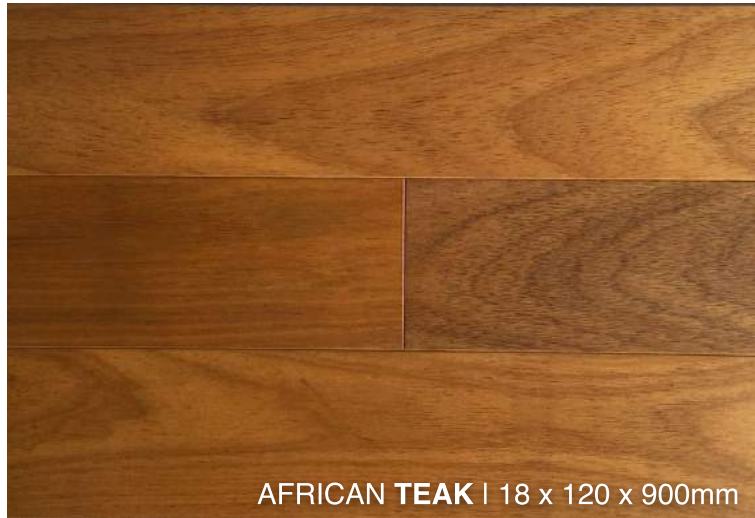

BEECH SMOOTHRUM | 22 x 129 x 1830mm

BEECH WILDHAZEL | 22 x 129 x 1830mm

SOLID

HARDWOOD - OAK COLLECTION

Sold series is manufactured from lumber and may have variation in plank lengths from that mentioned above
Available in smooth and brushed finishes
All surface finishes are matt lacquered

SOLID

HARDWOOD - EXOTIC COLLECTION

Solid series is manufactured from lumber and may have variation in plank lengths from that mentioned above
Available in smooth and brushed finishes
All surface finishes are matt lacquered