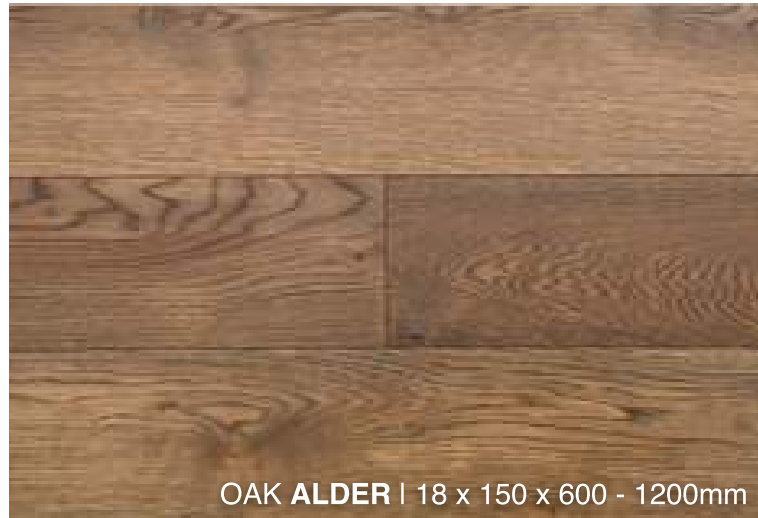

HARDWOOD - JUNKCERS

BEECH VARIATION | 14 x 129 x 1830mm

OAK VARIATION | 14 x 129 x 1830mm

BEECH RAWSUGAR | 14 x 129 x 1830mm

BLACK OAK | 14 x 129 x 1830mm

SYLVARED BEECH | 22 x 129 x 1830mm

SYLVAKET BEECH | 22 x 129 x 1830mm

BEECH SMOOTHRUM | 22 x 129 x 1830mm

BEECH WILDHAZEL | 22 x 129 x 1830mm

SOLID

HARDWOOD - OAK COLLECTION

Sold series is manufactured from lumber and may have variation in plank lengths from that mentioned above
Available in smooth and brushed finishes
All surface finishes are matt lacquered

SOLID

HARDWOOD - EXOTIC COLLECTION

Solid series is manufactured from lumber and may have variation in plank lengths from that mentioned above
Available in smooth and brushed finishes
All surface finishes are matt lacquered