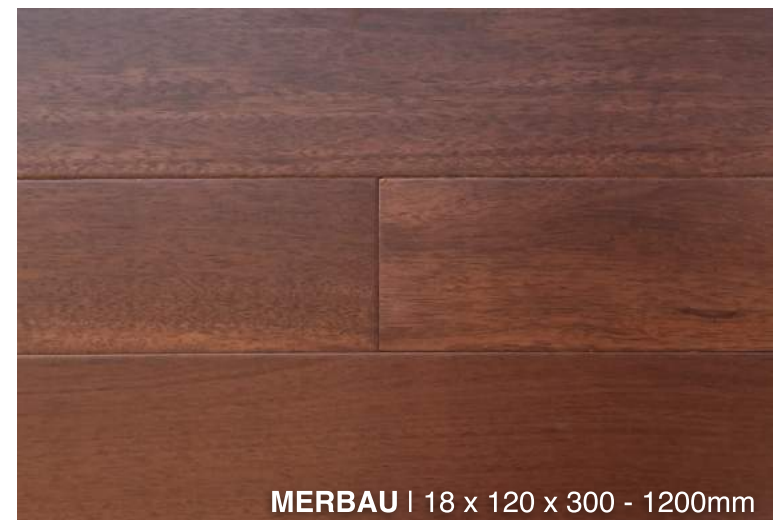

HARDWOOD - EXOTIC COLLECTION

Solid series is manufactured from lumber and may have variation in plank lengths from that mentioned above
Available in smooth and brushed finishes
All surface finishes are matt lacquered