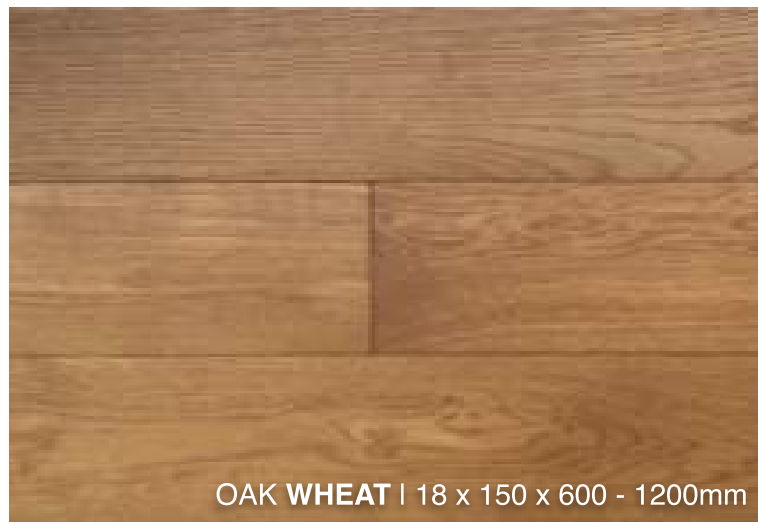

BEECH SMOOTHRUM | 22 x 129 x 1830mm

BEECH WILDHAZEL | 22 x 129 x 1830mm

SOLID

HARDWOOD - OAK COLLECTION

Sold series is manufactured from lumber and may have variation in plank lengths from that mentioned above
Available in smooth and brushed finishes
All surface finishes are matt lacquered