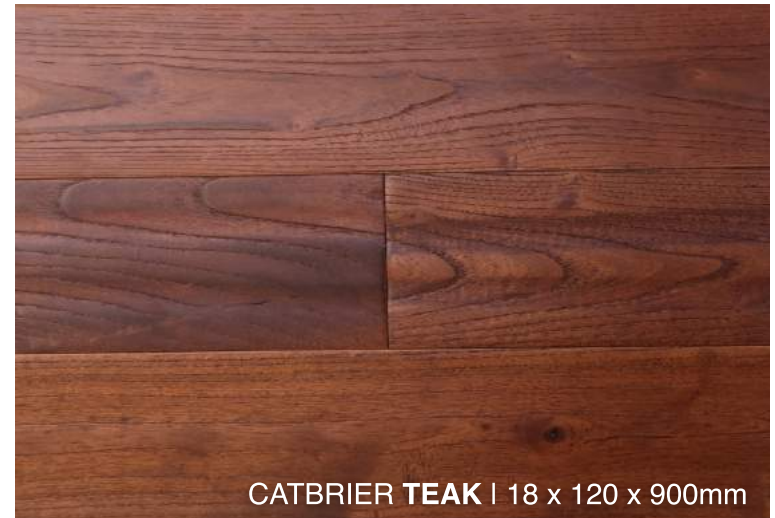

BEECH SMOOTHRUM | 22 x 129 x 1830mm

BEECH WILDHAZEL | 22 x 129 x 1830mm

SOLID

HARDWOOD - OAK COLLECTION

Sold series is manufactured from lumber and may have variation in plank lengths from that mentioned above
Available in smooth and brushed finishes
All surface finishes are matt lacquered

SOLID

HARDWOOD - EXOTIC COLLECTION

Solid series is manufactured from lumber and may have variation in plank lengths from that mentioned above
Available in smooth and brushed finishes
All surface finishes are matt lacquered