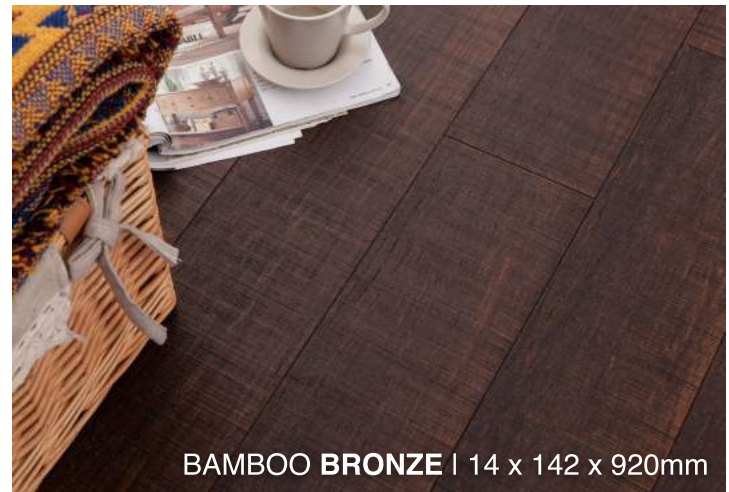

HARDWOOD - BAMBOO COLLECTION