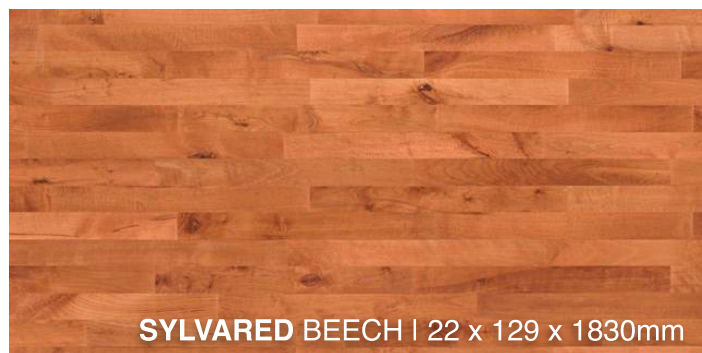

HARDWOOD - JUNKCERS

BEECH VARIATION | 14 x 129 x 1830mm

OAK VARIATION | 14 x 129 x 1830mm

BEECH RAWSUGAR | 14 x 129 x 1830mm

BLACK OAK | 14 x 129 x 1830mm

SYLVARED BEECH | 22 x 129 x 1830mm

SYLVAKET BEECH | 22 x 129 x 1830mm

BEECH SMOOTHRUM | 22 x 129 x 1830mm

BEECH WILDHAZEL | 22 x 129 x 1830mm

SOLID

HARDWOOD - OAK COLLECTION

Sold series is manufactured from lumber and may have variation in plank lengths from that mentioned above
Available in smooth and brushed finishes
All surface finishes are matt lacquered