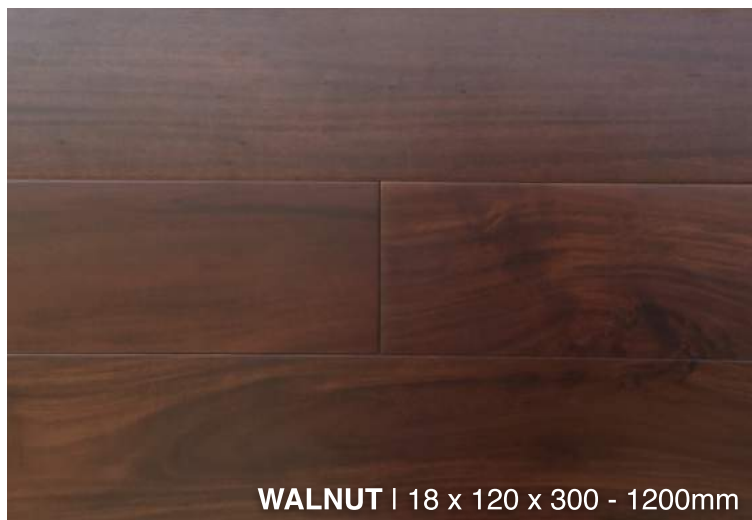

HARDWOOD - JUNKCERS

BEECH VARIATION | 14 x 129 x 1830mm

OAK VARIATION | 14 x 129 x 1830mm

BEECH RAWSUGAR | 14 x 129 x 1830mm

BLACK OAK | 14 x 129 x 1830mm

SYLVARED BEECH | 22 x 129 x 1830mm

SYLVAKET BEECH | 22 x 129 x 1830mm

BEECH SMOOTHRUM | 22 x 129 x 1830mm

BEECH WILDHAZEL | 22 x 129 x 1830mm

SOLID

HARDWOOD - OAK COLLECTION

Sold series is manufactured from lumber and may have variation in plank lengths from that mentioned above
Available in smooth and brushed finishes
All surface finishes are matt lacquered

SOLID

HARDWOOD - EXOTIC COLLECTION

Solid series is manufactured from lumber and may have variation in plank lengths from that mentioned above
Available in smooth and brushed finishes
All surface finishes are matt lacquered