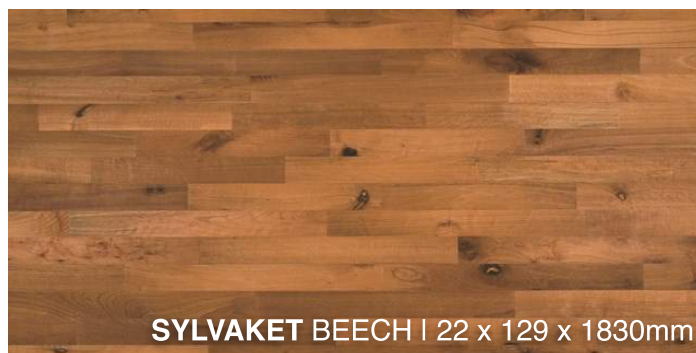

HARDWOOD - JUNKCERS

BEECH VARIATION | 14 x 129 x 1830mm

OAK VARIATION | 14 x 129 x 1830mm

BEECH RAWSUGAR | 14 x 129 x 1830mm

BLACK OAK | 14 x 129 x 1830mm

SYLVARED BEECH | 22 x 129 x 1830mm

SYLVAKET BEECH | 22 x 129 x 1830mm

BEECH SMOOTHRUM | 22 x 129 x 1830mm

BEECH WILDHAZEL | 22 x 129 x 1830mm

SOLID

HARDWOOD - OAK COLLECTION

Sold series is manufactured from lumber and may have variation in plank lengths from that mentioned above
Available in smooth and brushed finishes
All surface finishes are matt lacquered