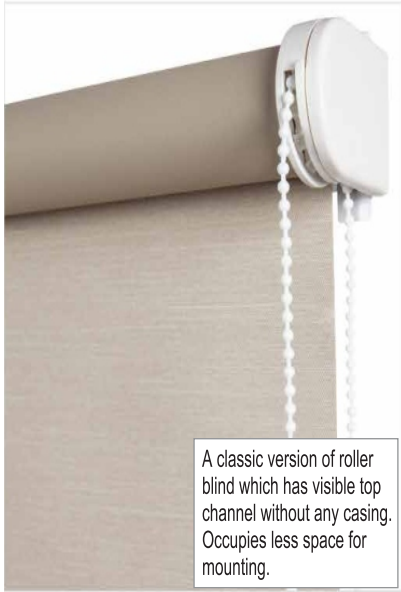

■ Classic Style With Clutch Operation

A classic version of roller blind which has visible top channel without any casing. Occupies less space for mounting.