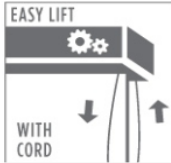

Operating System Icons