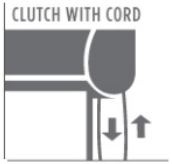

Operating System Icons