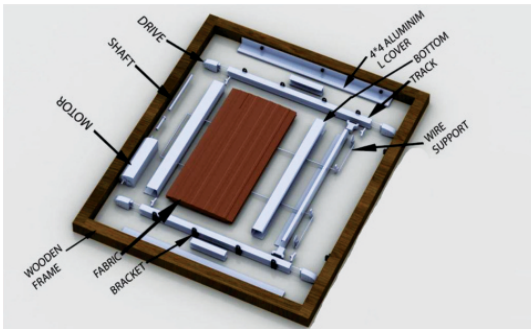

■ Fascia Style

Top channel is covered with a case. Comes with same fabric lamination on it providing a fascia with clean lines that hides the rolled up blind from sight. Occupies more space for mounting.

**All Weather Blinds
can make your
all-weather
experience
inside better.**

VERTILITE BLINDS

Vertilite Blinds are also called Smart Curtains. These subtly curved and timeless vertical window coverings can be tilted to make it sheer or translucent as per the light filtration requirement. Suitable for large doors and french windows, this blind travels vertically and allows easy and instant access through the door.

Variant

1. Classic system
2. Motorised system

CHOOSE AN OPERATING SYSTEM FOR YOUR BLINDS

Light Filtration Flexibility

Suit Your Mood And Style

Clutch Operation

Wand Operation

MotORIZED

OPERATING SYSTEM	Mini Win feet	Mini Hin feet	Max Win feet	Max Hin feet	Max SFT in feet
Wand operation	3	3	10	9	80
Clutch operation with chain	3	3	12	9	80
MotORIZED	4	4	4.5	9	100

SKYLIGHT BLINDS

Skylight shades are an excellent addition to any space. Skylights are a unique, modern touch to homes or office and sky light blinds help make them even better. Popular option are honeycomb and Roman Style in Roller with multiple fabric options available.