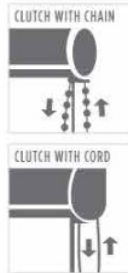

OPERATING SYSTEMS

- Clutch Operation (with chain with cord)

VARIANTS

- Classic
- Privacy

TUBE SIZES

- 38 mm
- 46 mm

Classic Style

Privacy Style

SOLARETTE BLINDS

AT A GLANCE

Solarette Blind has multiple vanes stitched with two layers of sheer fabrics. This pattern allows maximum light filtration in a subtle way.

OPERATING SYSTEMS

- Clutch operation (with chain with cord)
- Motorized

TUBE SIZES

- 38 mm
- 46 mm

(Refer to table for Holding Capacity of the above tubes)*

■ Solarette

CELLULAR BLINDS

AT A GLANCE

This is considered to be an excellent weather control blind thanks to its innovative honeycomb style structure. The air is trapped between the cells and creates excellent insulation which controls the temperature inside the room.