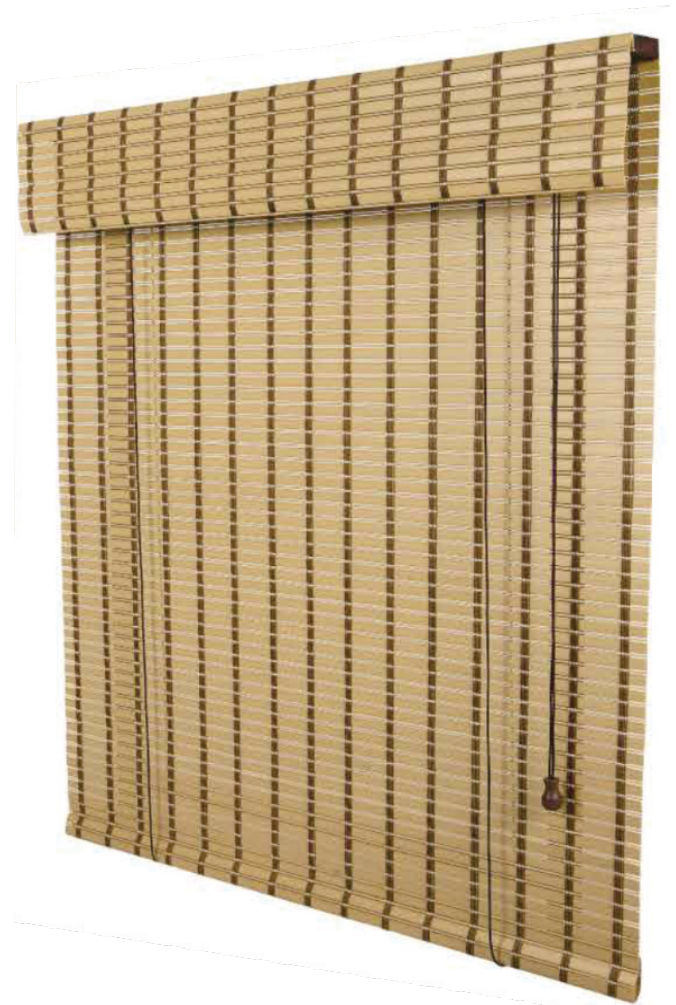

Operating Systems

- Cord Lock System
- Easy lift with chain