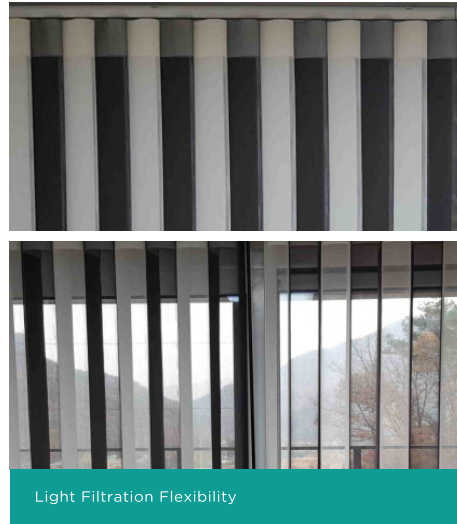

Wand Operation

MotORIZED

CHOOSE AN OPERATING SYSTEM FOR YOUR BLINDS

Light Filtration Flexibility