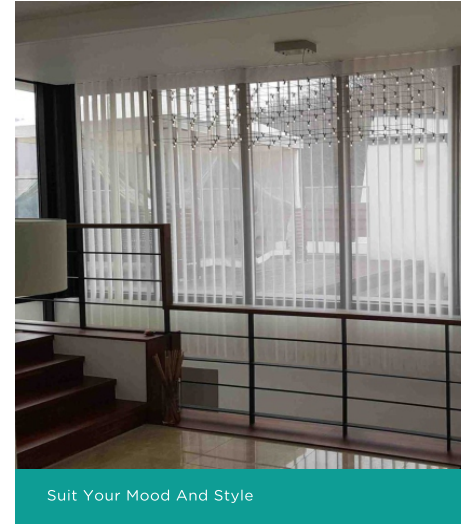

Suit Your Mood And Style

OPERATING SYSTEM	Mini Win feet	Mini Hin feet	Max Win feet	Max Hin feet	Max SFT in feet
Wand operation	3	3	10	9	80
Clutch operation with chain	3	3	12	9	80
MotORIZED	4	4	4.5	9	100