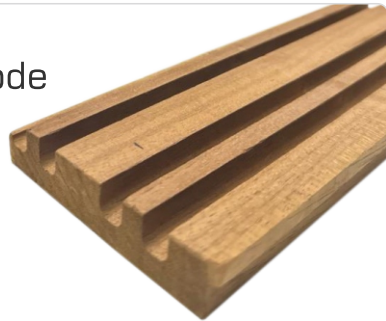

Ash Sahara SHP

Size	20 x 90 / 130 / 140 mm
Length	3mtr/3.6 mtr/4.5 mtr/5.1 mtr
Class	Luna Thermo-D

Ayous SHP Clean

Size	18 x 92 mm
Length	3mtr/3.6 mtr/4.5 mtr/5.1 mtr
Class	Luna Thermo-D

Ayous Alfa UTV

Size	18 x 92 mm
Length	3mtr/3.6 mtr/4.5 mtr/5.1 mtr
Class	Luna Thermo-D

Ayous Barcode

Size	18 x 92 / 140 mm
Length	3mtr/3.6 mtr/4.5 mtr/5.1 mtr
Class	Luna Thermo-D

Ayous Strips

Size	18 x 92 mm
Length	3mtr/3.6 mtr/4.5 mtr/5.1 mtr
Class	Luna Thermo-D

Ayous UDV

Size	18 x 92 mm
Length	3mtr/3.6 mtr/4.5 mtr/5.1 mtr
Class	Luna Thermo-D